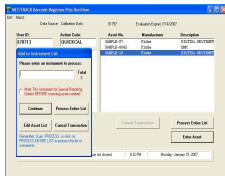

Printers and Scanners

On Time Support has a variety of printers and scanners for your calibration barcoding and label requirements.

The Brother Network printer is a product from OTS that operates as a true network printer. Supply an IP address and you are ready to go. This product comes complete with a manual with step by step instructions. The network printer is an excellent solution for sharing between workstations.

Part#: **3100-NETWORK**

The Brother USB Printer is a good solution for customers that want to connect their printer to their computer via the USB port.

LIMITED CALIBRATION	
Asset: CE0013	Cal: 01/16/2007
Due: 01/16/2008	Tech: Dan

CALIBRATION	
Asset: AA0051	Cal: 01/16/2007
Due: 01/16/2008	Tech: Jay
	

Part#: **3100**

Need a quality Barcode Scanner? We have a USB scanner that easily connects to your computer. This scanner will decode barcodes and is designed to work with computers that utilizes a US keyboard layout.